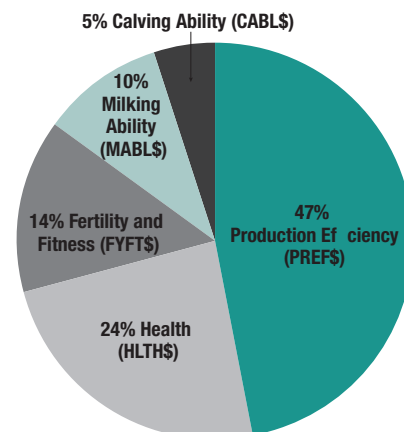

Ideal Commercial Cow™ (ICC$™) Index Chart Toppers

1H013813 BUZZARD

Ideal Commercial Cow Index™ (ICC$™)

1.	1H013813 BUZZARD	+1228
2.	1H013849 OBVIOUS	+1220
3.	1H013816 PENNY BAGS	+1180
4.	1H013475 PLEXUS	+1141
5.	1H013485 ABACTOR	+1139
6.	1H013493 RACKET	+1104
7.	1H013800 AHNDER	+1088
8.	1H013806 KARMIC	+1071
9.	1H013841 MARYAC	+1067
10.	1H013489 PRINGLE	+1055

ICC Index™
Ideal Commercial Cows

Sub-Indexes Included in ICC$

GENEX™