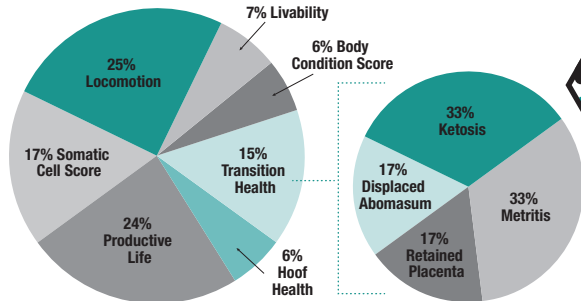

Ideal Commercial Cow™ (ICC\$™) Index Chart Toppers

1H013813 BUZZARD

Ideal Commercial Cow Index™ (ICC\$™)

1.	1H013813 BUZZARD	+1228
2.	1H013849 OBVIOUS	+1220
3.	1H013816 PENNY BAGS	+1180
4.	1H013475 PLEXUS	+1141
5.	1H013485 ABACTOR	+1139
6.	1H013493 RACKET	+1104
7.	1H013800 AHNDER	+1088
8.	1H013806 KARMIC	+1071
9.	1H013841 MARYAC	+1067
10.	1H013489 PRINGLE	+1055

ICC Index™
Ideal Commercial Cows

Sub-Indexes Included in ICC\$

GENEX™

Production Efficiency (PREF\$)

- 1HO11881 PRINCETON +793
- 1HO10396 CABRIOLET +647
- 1HO11952 SILVERTON +630
- 1HO13449 CARUBA-P +626
- 1HO13437 SAID +622

1HO11881 PRINCETON

Health (HLTH\$)

- 1HO13299 TERRANO +450
- 1HO13483 LOKI +428
- 1HO13849 OBVIOUS +419
- 1HO13369 DAVARI +417
- 1HO12434 ALABI +415

1HO13299 TERRANO

Fertility and Fitness (FYFT\$)

- 1HO13300 COOLIO +184
- 1HO12434 ALABI +176
- 1HO13299 TERRANO +174
- 1HO12164 TRANSFORMER +165
- 1HO12902 TAPPS +157