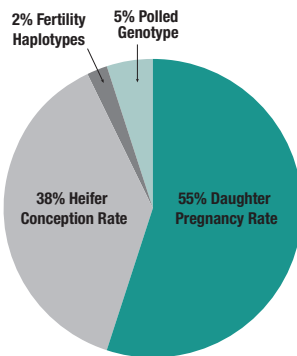

1HO11881 PRINCETON

Health (HLTH\$)

- 1HO13299 TERRANO +450
- 1HO13483 LOKI +428
- 1HO13849 OBVIOUS +419
- 1HO13369 DAVARI +417
- 1HO12434 ALABI +415

1HO13299 TERRANO

Fertility and Fitness (FYFT\$)

- 1HO13300 COOLIO +184
- 1HO12434 ALABI +176
- 1HO13299 TERRANO +174
- 1HO12164 TRANSFORMER +165
- 1HO12902 TAPPS +157