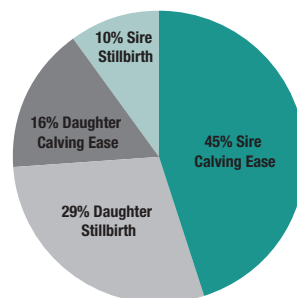

1HO11881 PRINCETON

Health (HLTH\$)

- 1HO13299 TERRANO +450
- 1HO13483 LOKI +428
- 1HO13849 OBVIOUS +419
- 1HO13369 DAVARI +417
- 1HO12434 ALABI +415

1HO13299 TERRANO

Fertility and Fitness (FYFT\$)

- 1HO13300 COOLIO +184
- 1HO12434 ALABI +176
- 1HO13299 TERRANO +174
- 1HO12164 TRANSFORMER +165
- 1HO12902 TAPPS +157

1HO13300 COOLIO

Milking Ability (MABL\$)

- 1HO13399 TRIBE +261
- 1HO12495 CHARIOT +250
- 1HO11977 SOLITUDE +242
- 1HO13456 MADDOW +238
- 1HO12936 MUSCATO +231

1HO13399 TRIBE

Calving Ability (CABL\$)

- 1HO10396 CABRIOLET +100
- 1HO10738 JITTERBUG +97
- 1HO12827 AMBASSADOR +89
- 1HO11989 ROMERO +87
- 1HO13816 PENNY BAGS +86