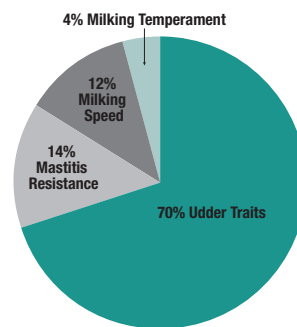

Ideal Commercial Cow™ (ICC\$™) Index Chart Toppers

1H013813 BUZZARD

Ideal Commercial Cow Index™ (ICC\$™)

1.	1H013813 BUZZARD	+1228
2.	1H013849 OBVIOUS	+1220
3.	1H013816 PENNY BAGS	+1180
4.	1H013475 PLEXUS	+1141
5.	1H013485 ABACTOR	+1139
6.	1H013493 RACKET	+1104
7.	1H013800 AHNDER	+1088
8.	1H013806 KARMIC	+1071
9.	1H013841 MARYAC	+1067
10.	1H013489 PRINGLE	+1055

1HO11881 PRINCETON

Health (HLTH\$)

- 1HO13299 TERRANO +450
- 1HO13483 LOKI +428
- 1HO13849 OBVIOUS +419
- 1HO13369 DAVARI +417
- 1HO12434 ALABI +415

1HO13299 TERRANO

Fertility and Fitness (FYFT\$)

- 1HO13300 COOLIO +184
- 1HO12434 ALABI +176
- 1HO13299 TERRANO +174
- 1HO12164 TRANSFORMER +165
- 1HO12902 TAPPS +157

1HO13300 COOLIO

Milking Ability (MABL\$)

- 1HO13399 TRIBE +261
- 1HO12495 CHARIOT +250
- 1HO11977 SOLITUDE +242
- 1HO13456 MADDOW +238
- 1HO12936 MUSCATO +231

1HO13399 TRIBE

Calving Ability (CABL\$)

- 1HO10396 CABRIOLET +100
- 1HO10738 JITTERBUG +97
- 1HO12827 AMBASSADOR +89
- 1HO11989 ROMERO +87
- 1HO13816 PENNY BAGS +86