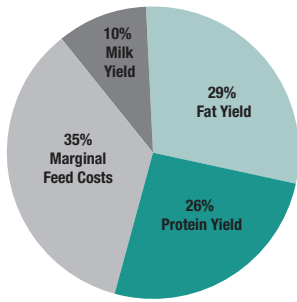

Production Efficiency (PREF$)

1. 1HO11881 PRINCETON +793
2. 1HO10396 CABRIOLET +647
3. 1HO11952 SILVERTON +630
4. 1HO13449 CARUBA-P +626
5. 1HO13437 SAID +622